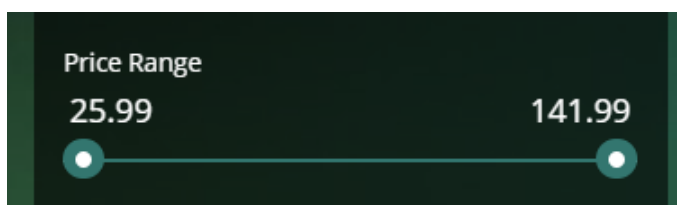

New Features/Enhancements

Hotel Results Filter by Breakfast

Once the hotel search has been completed and the results are displayed, we have introduced the option to filter the results by Breakfast, Breakfast Included or Breakfast not included. The filter allows users to quickly sort the loaded results to reflect either breakfast included, or breakfast not included, if the filter is not used or if both options are ticked, all rates will be displayed to the user.

Hotel Pricing Filter

We have introduced an additional filter for the hotel results which is a Price Range filter. This works as a slide bar for the user to be able to select their preferred price range. The results are then refined to only show the rates available within the chosen range.

CTM 'Green' Choice to 'Greener' Choice

A slight wording enhancement has been made to the new CTM 'Green' Choice for flights, this will now be displayed as a CTM 'Greener' Choice.

1. London Heathrow (LHR), United Kingdom to Delhi - Indira Gandhi International (DEL), India, Mon 6 Sep 2021				
Sort by: Price		Economy No Bags	Economy Restricted	Economy Flexi
 (LHR) 21:10 - (DEL) 10:10 +1 8h 30m Direct		From:£436	From:£496	From:£2,838
 CTM Greener Choice				
<small>Virgin Atlantic - VS300 - Operated By Virgin Atlantic Airways Ltd.</small>				<small>Show trip details & fares</small>
 (LHR) 11:15 - (DEL) 00:25 +1 8h 40m Direct		From:£436	From:£496	From:£2,838
 CTM Greener Choice				
<small>Virgin Atlantic - VS302 - Operated By Virgin Atlantic Airways Ltd.</small>				<small>Show trip details & fares</small>