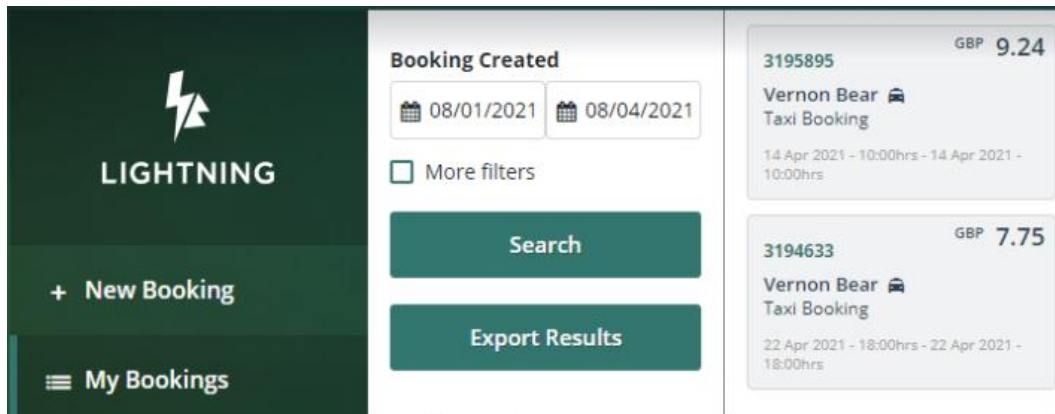

Hotel Pricing Filter

We have introduced an additional filter for the hotel results which is a Price Range filter. This works as a slide bar for the user to be able to select their preferred price range. The results are then refined to only show the rates available within the chosen range.

Passenger Information Passport Expiry Date

An enhancement has been added during the booking flow for a flight booking, when the user is presented with the option to complete the passport information for their flight, if the entered value for the expiry date is within a 6-month period from the travel date a warning will appear on screen to prompt the user to check the destinations entry requirements.

Passenger Information

26/03/1997

Passport No

Expiry

24/09/2021

Warning: Passport is due to expire within 6 months of the travel date, please check the destination passport validity requirements

Issued

Nationality

Inclusive Baggage Allowance

- LHR to GLA - Baggage Allowance 0 bag/s
- GLA to LGW - Baggage Allowance 0 bag/s

Stop Booking Continue

Export Bookings within My Booking

We have introduced new functionality, Export Results into Lightning. Users will now be able to export their 'My Booking' search results into an Excel format.